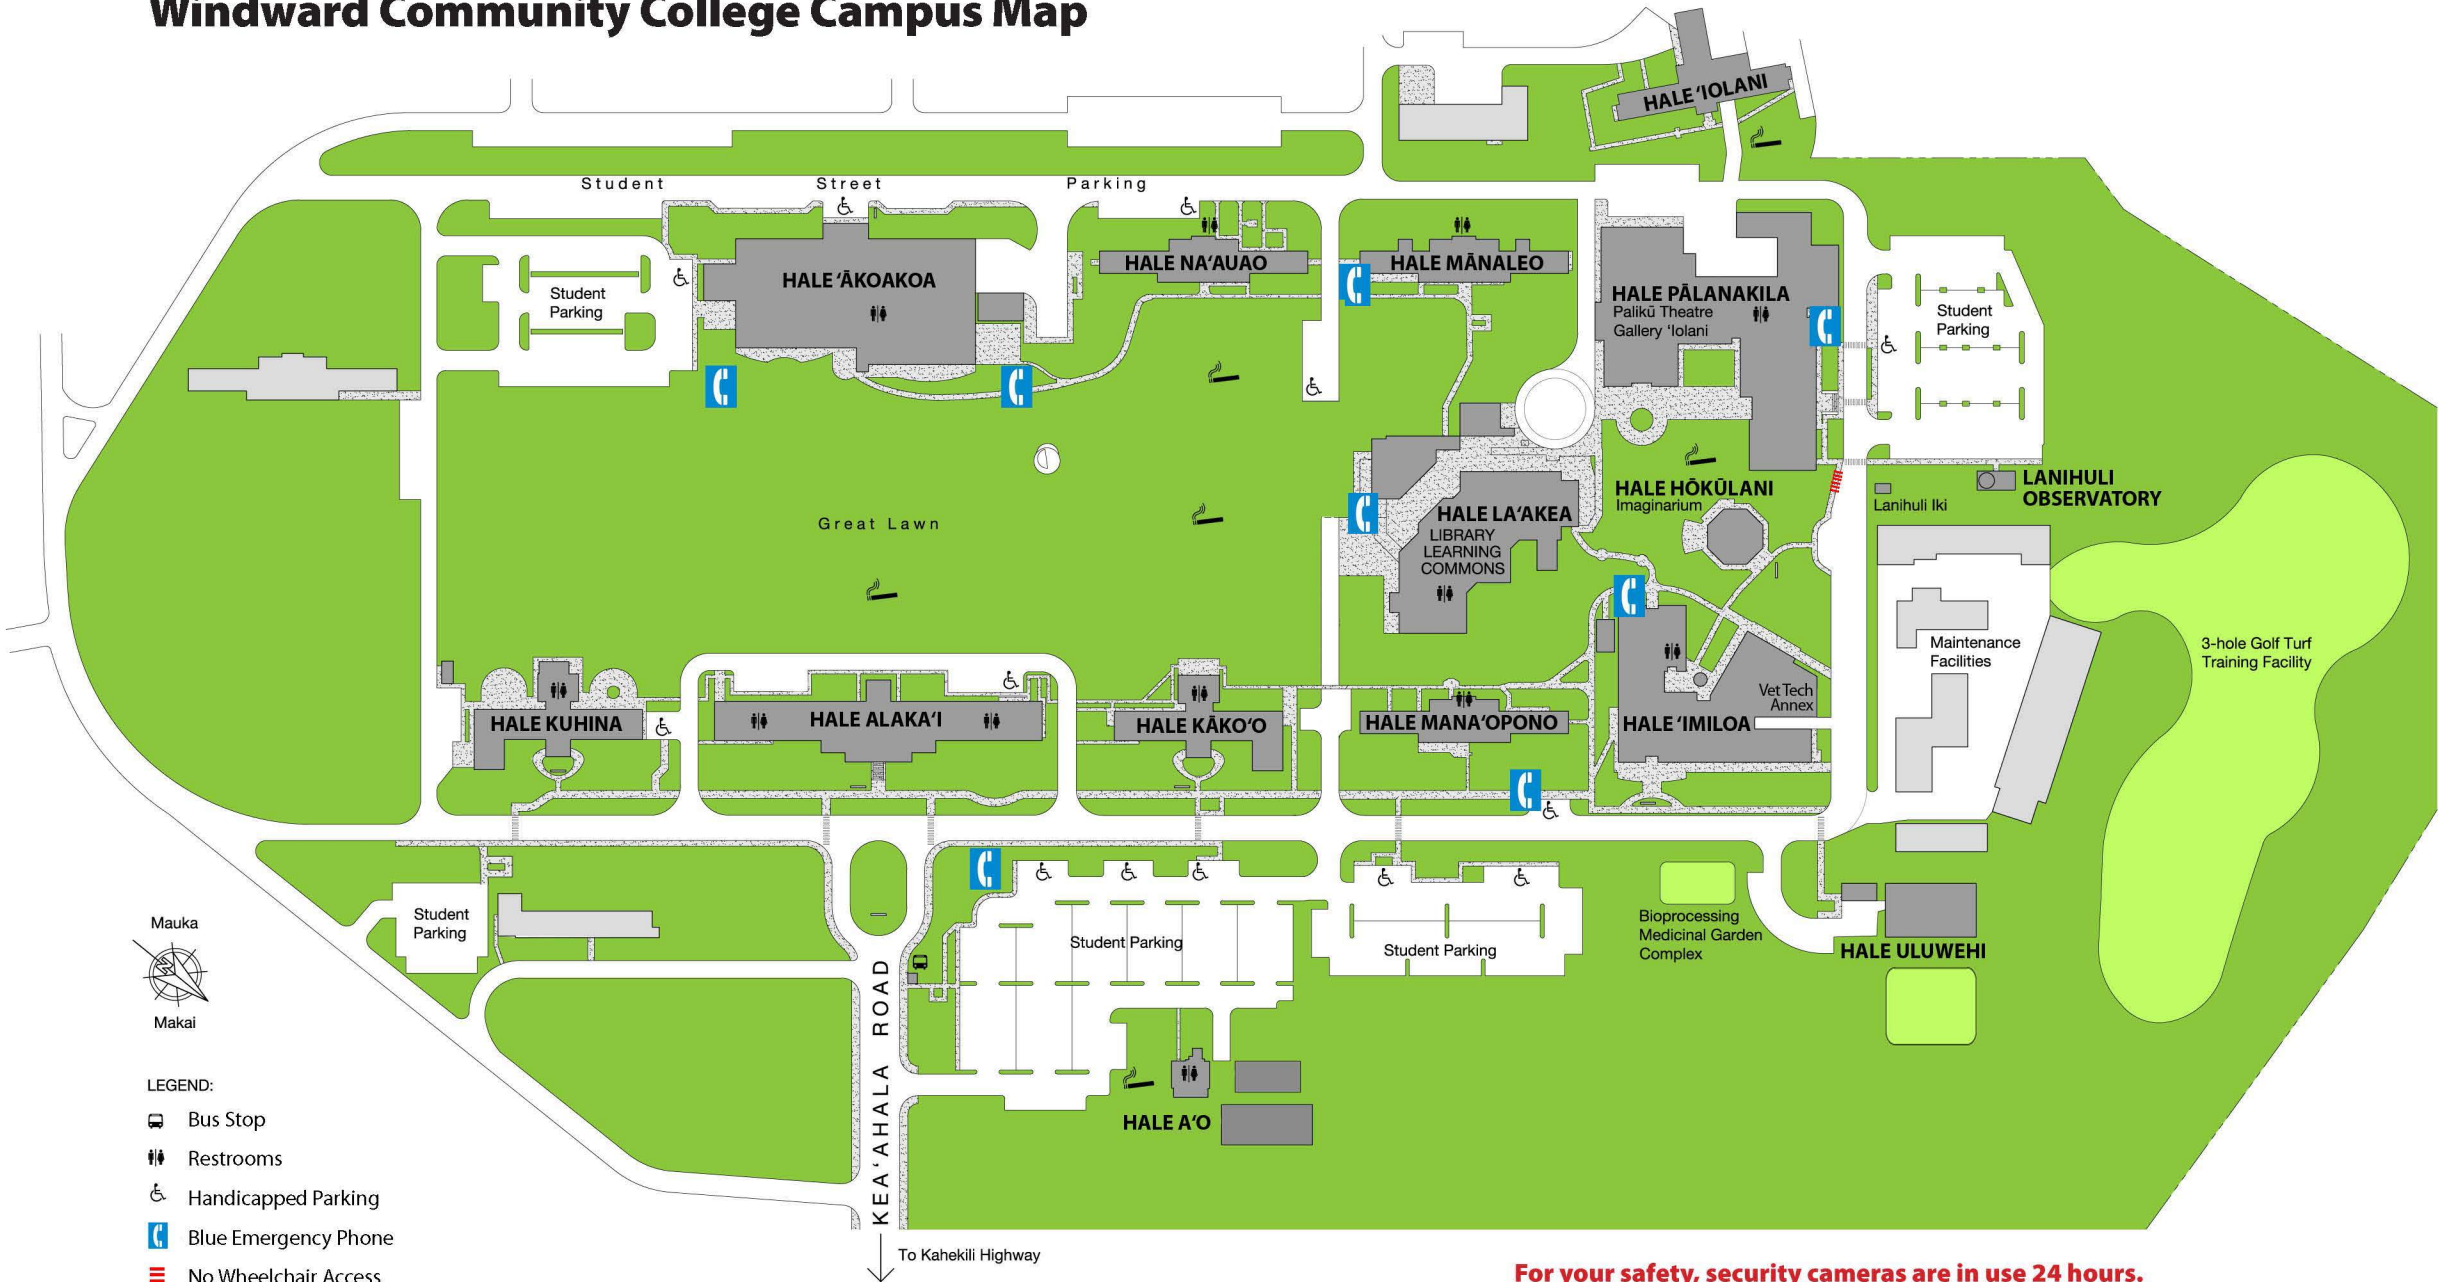

Windward Community College Campus Map

LEGEND:

- Bus Stop
- Restrooms
- Handicapped Parking
- Blue Emergency Phone
- No Wheelchair Access
- Designated Smoking Area

**For your safety, security cameras are in use 24 hours.
Campus Security: 808-235-7355**